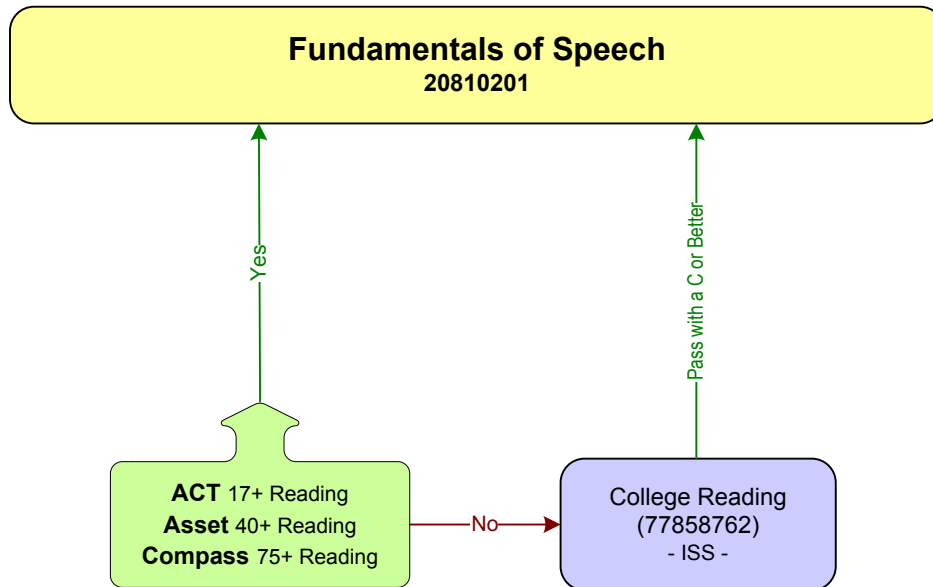

Pathway to Success

Fundamentals of Speech

Prerequisite(s): ACT 17+ (Reading), ASSET 40+ (Reading), COMPASS 75+ (Reading) or College Reading (77858762) with a C or better.

February 2012

The above diagram shows the pathway you must follow in order to take Fundamentals of Speech (20810201).

If you score ACT 17+ (Reading), ASSET 40+ (Reading), COMPASS 75+ (Reading) then you may take Fundamentals of Speech (20810201).

If you do not meet the scores listed above, you must first take College Reading (77858762) through the ISS Division and earn a C or better before you can take Fundamentals of Speech (20810201).