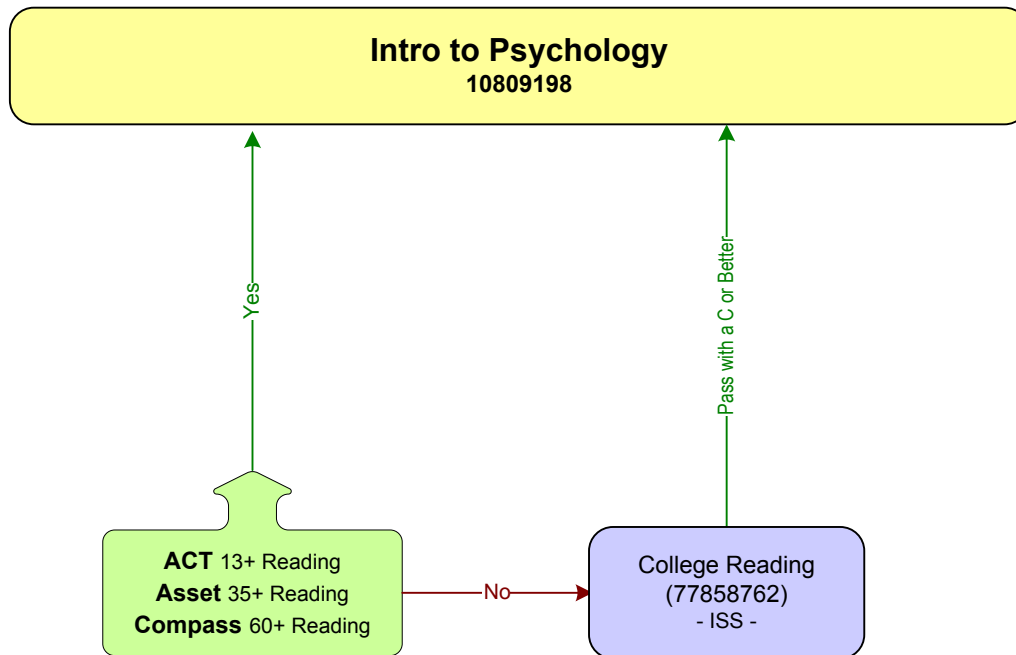

Pathway to Success

Intro to Psychology

Prerequisite(s): ACT 13+ (Reading), ASSET 35+ (Reading), COMPASS 60+ (Reading) or College Reading (77858762) with a C or better.

February 2012

The above diagram shows the pathway you must follow in order to take Introduction to Psychology (10809198).

If you score ACT 13+ (Reading), ASSET 35+ (Reading), COMPASS 60+ (Reading) then you may take Introduction to Psychology (10809198).

If your scores are lower than the scores listed above, you must first pass College Reading (77858762) with a C or better before you can take Introduction to Psychology (10809198).