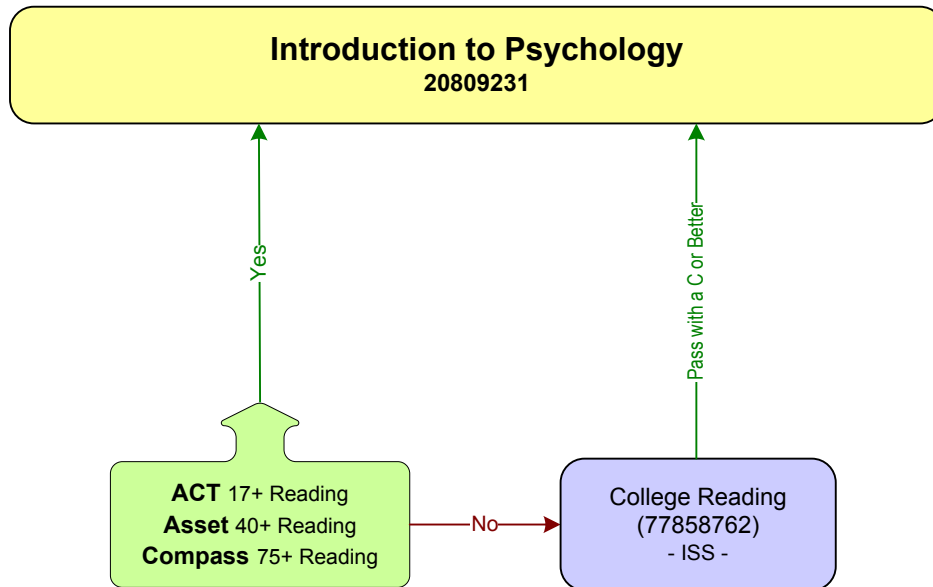

Pathway to Success

Introduction to Psychology

Prerequisite(s): ACT 17+ (Reading), ASSET 40+ (Reading), COMPASS 75+ (Reading) or College Reading (77858762) with a C or better.

February 2012

The above diagram shows the pathway you must follow in order to take Introduction to Psychology (20809231).

If you score ACT 17+ (Reading), ASSET 40+ (Reading), COMPASS 75+ (Reading) then you may take Introduction to Psychology (20809231).

If you do not meet the scores listed above, you must first take College Reading (77858762) through the ISS Division and earn a C or better before you can take Introduction to Psychology (20809231).