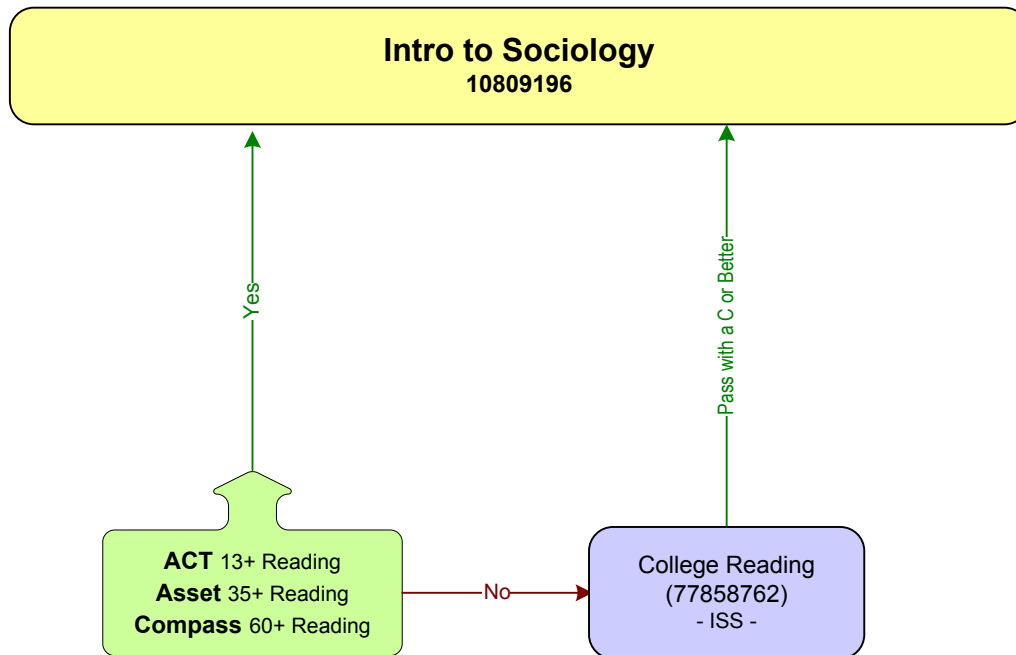

Pathway to Success

Intro to Sociology

Prerequisite(s): ACT 13+ (Reading), ASSET 35+ (Reading), COMPASS 60+ (Reading) or College Reading (77858762) with a C or better.

February 2012

The above diagram shows the pathway you must follow in order to take Introduction to Sociology (10809196).

If you score ACT 13+ (Reading), ASSET 35+ (Reading), COMPASS 60+ (Reading) then you may take Introduction to Sociology (10809196).

If your scores are lower than the scores listed above, you must first pass College Reading (77858762) with a C or better before you can take Introduction to Sociology (10809196).