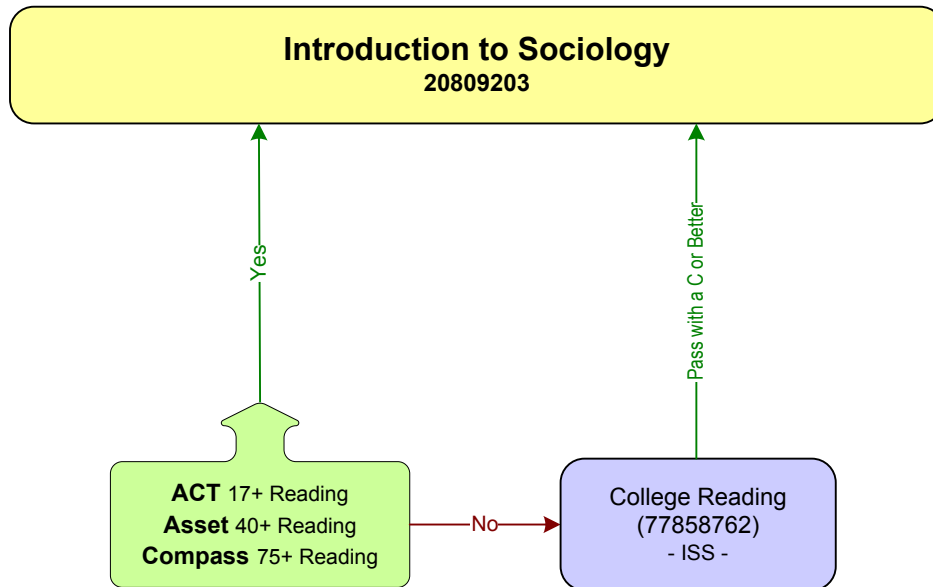

Pathway to Success

Introduction to Sociology

Prerequisite(s): ACT 17+ (Reading), ASSET 40+ (Reading), COMPASS 75+ (Reading) or College Reading (77858762) with a C or better.

February 2012

The above diagram shows the pathway you must follow in order to take Introduction to Sociology (20809203).

If you score ACT 17+ (Reading), ASSET 40+ (Reading), COMPASS 75+ (Reading) then you may take Introduction to Sociology (20809203).

If you do not meet the scores listed above, you must first take College Reading (77858762) through the ISS Division and earn a C or better before you can take Introduction to Sociology (20809203).