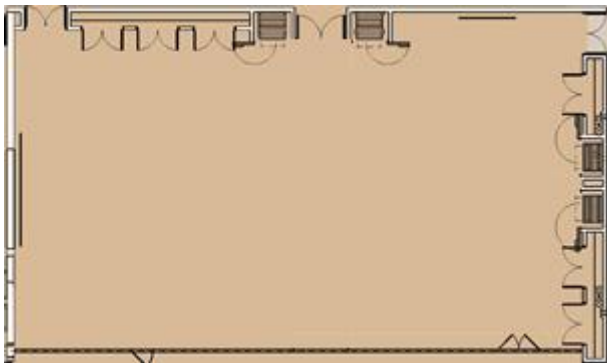

Conference Hall West

Room Dimensions: 76'x 45'

3,300 sq. feet

Set-up Options:

Banquet capacity: 144

Classroom capacity: 90

Theatre capacity: 225