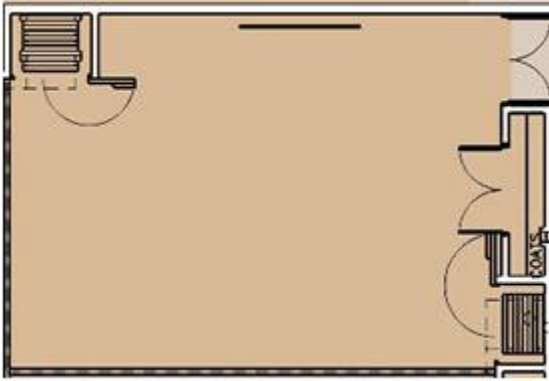

Western Room

Room Dimensions: 32'x 23'

736 sq. feet

Set-up Options:

Classroom capacity: 16

U-Shaped Conference capacity: 12

Full Conference capacity: 16

Theatre capacity: 30